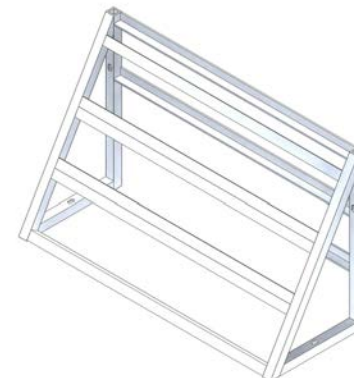

Floral Mechanics

Design Station

- Helps when designing trays for the flower wall
- Allows designer not to bend over on the table
- Makes it so designer can design multiple trays together