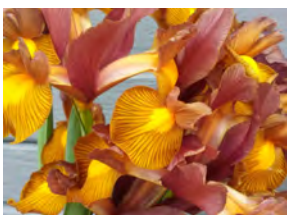

### Specialty Crops

- ▶ From Coastal Ridge Farm, owned by Terri and Dave Doyle in Hancock County, Mississippi
- ▶ Dutch Iris and Gloriosa lilies are cut to order

SAF Palm Beach 2017

PREMIER PRODUCTS SHOWCASE