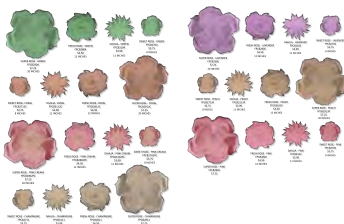

Fitz Design

Fitz Design

Foam Flowers

- Originally designed to be chair backs
- Two eyelets on the back to run any ribbon through
- Great for making flower walls
- Larger sizes have wires on the petals
- Smaller sizes often worn for head pieces
- Decorate the outside of buildings
- Float - decorate pools and ponds
- Colors coming soon: Pink, Pink cream, Champagne, Lavender, Black, Red, Green, Coral, Dark coral, Peach

SAF Palm Beach 2017

PREMIER PRODUCTS SHOWCASE