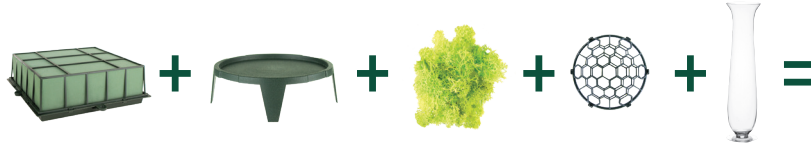

DESIGN HACKS AND SMART SERVICES

Speaker: Derek C. Woodruff, AIFD, CFD, CF, PFCI, owner, Floral Underground, Traverse City, Michigan

SPONSORED BY Syndicate 

MIX & MATCH

Get creative in combining stand-alone products to achieve looks bigger than you thought possible.