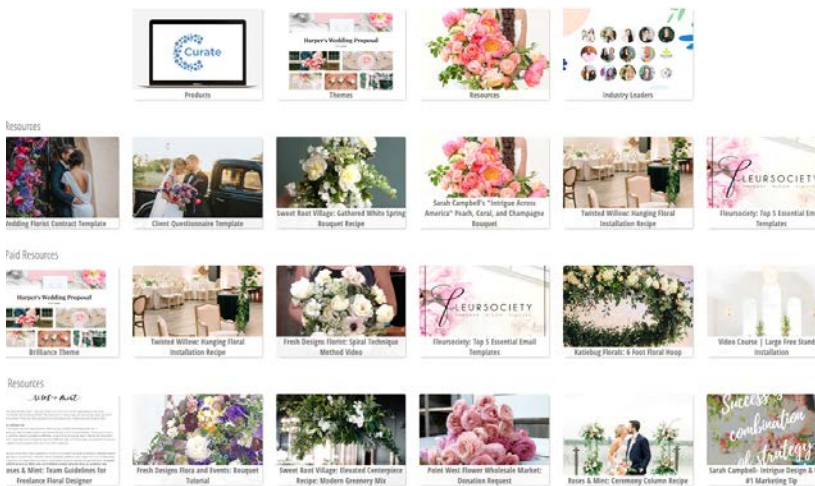

Curate

The Curate Marketplace

The Curate Marketplace

- Platform for top industry leaders to offer recipes, videos, and exclusive content to help wedding and event florists grow their business
- New business and design-focused content is uploaded throughout the month to offer solutions for a variety of business needs
- New leaders are continually added to get the best business and design minds on one central source
- Content ranges from business tips and tricks to breaking down how-to's for tricky installations
- A wide variety of leaders and content lends to growing small and medium-sized businesses and maximize efficiencies in multi-location organizations