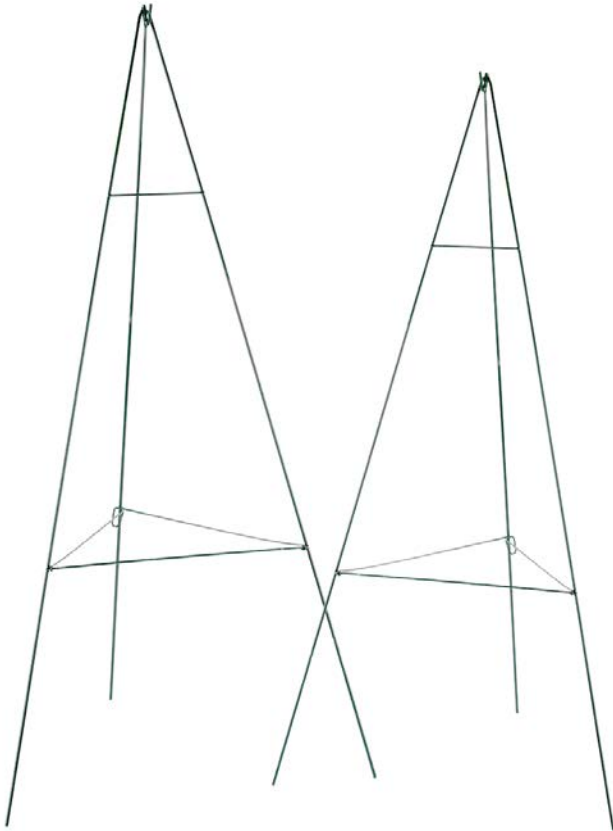

FloraCraft

Mighty Diesel Easel

- Available in 54" and 60" sizes
- Holds up to 50 lbs
- Hang hefty items such as large wet foam shapes, substantial fresh arrangements or heavy plaques and frames
- Hang hefty items such as large wet foam shapes, substantial fresh arrangements or heavy plaques and frames