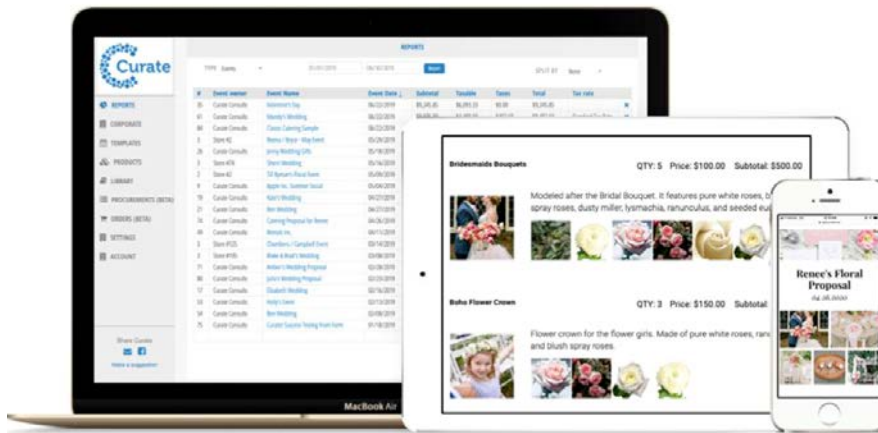

Curate Corporate Dashboard

- View the entire organization on a single page
- Compare which stores are creating proposals and booking events to help all stores perform at the same level
- Deliver uniformity across multiple locations, ensuring the brand is represented correctly
- Protect margins and enforce a company standardization
- Reduce wasted time with better processes and efficiencies

Curate

Curate Premium Proposals

- Centralize your business with dynamic proposals that attract targeted clients
- Not only is there 0% platform invoicing fee, we also negotiated lower CC processing fees to 2.4%, saving customers thousands of dollars a year
- Customizable domain for interactive customer proposals
- Dedicated Curator Success contact that knows the details of your business
- Automatic source tracking for incoming, online lead inquiries to know exactly what marketing efforts are paying off