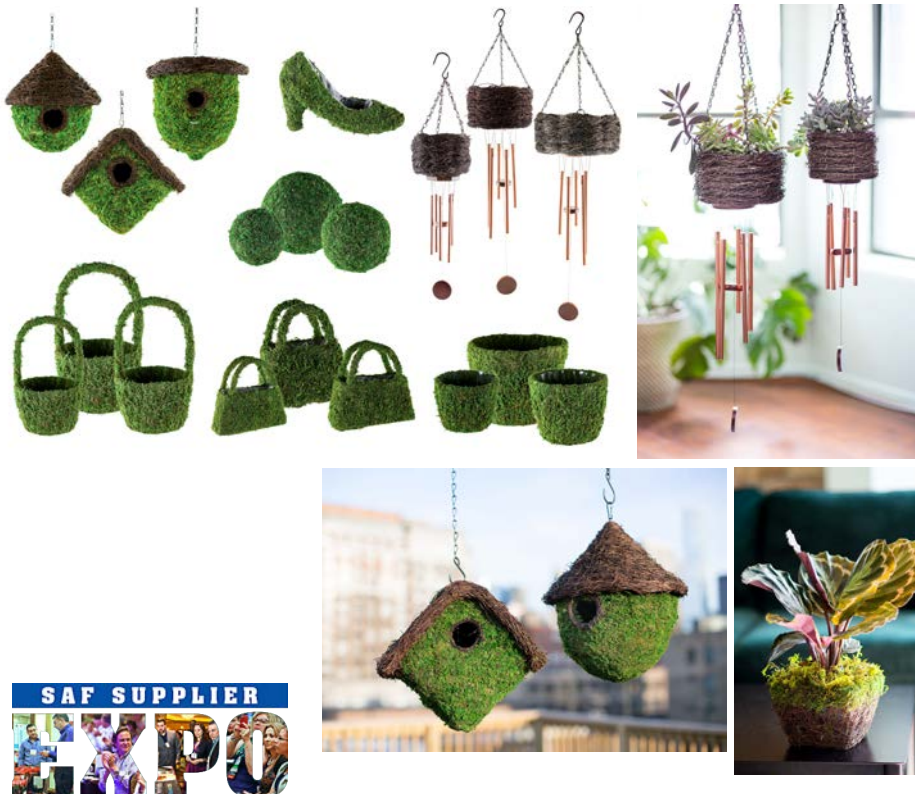

Bella Moss™ Creative Natural Accents

- All-natural, sustainably-sourced, dried and preserved mosses add a lush, natural accent to any creative project
- From decorative moss baskets and planters to our patent protected wind chime baskets, Bella Moss's Natural Accents are perfect for Mother's Day, Easter, Sympathy work and other special occasions and events