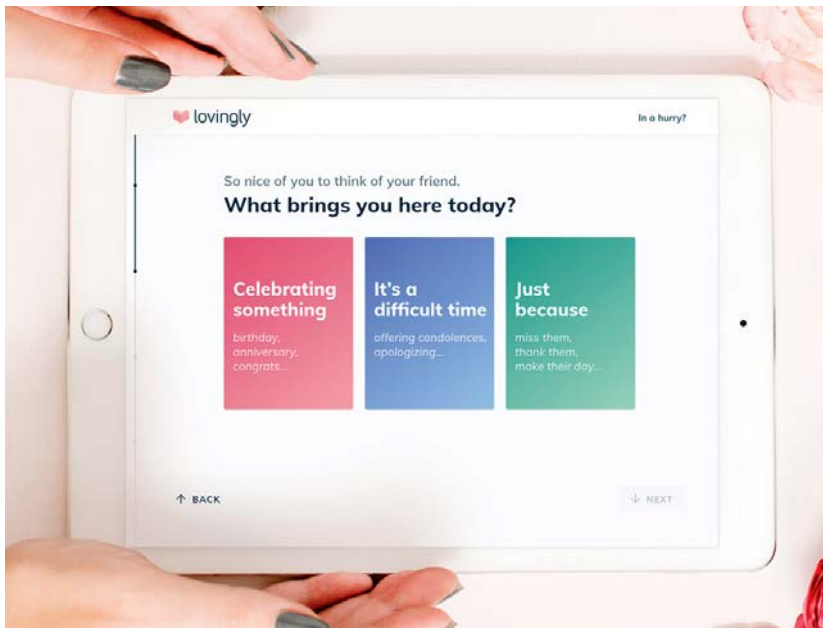

Lovingly

Lovingly Funnels

- Lovingly Funnels introduces a dynamic, guided gifting experience, powered by patent-pending technology
- By mirroring the in-store experience, users are prompted online with exploratory, emotion-based questions fit for their specific occasion
- Florists gain back their creative freedom to design unique one of a kind floral arrangements curated for your story
- So you get back to your roots of being a guide and celebrating moments